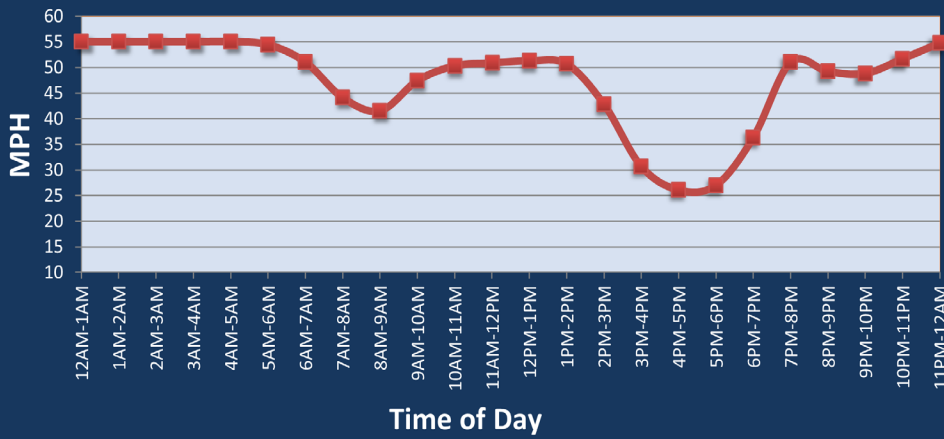

Baltimore, MD: I-95 at I-395

Average Speed by Time of Day
I-95 at I-395

Summary

National Ranking by Congestion Index	94
Rank Change 2023 - 2024	40
Average Speed	45.8
Peak Average Speed	37.3
Nonpeak Average Speed	49.3
Nonpeak / Peak Ratio	1.3
Peak Average Speed Percent Change 2023 - 2024	-17.4%