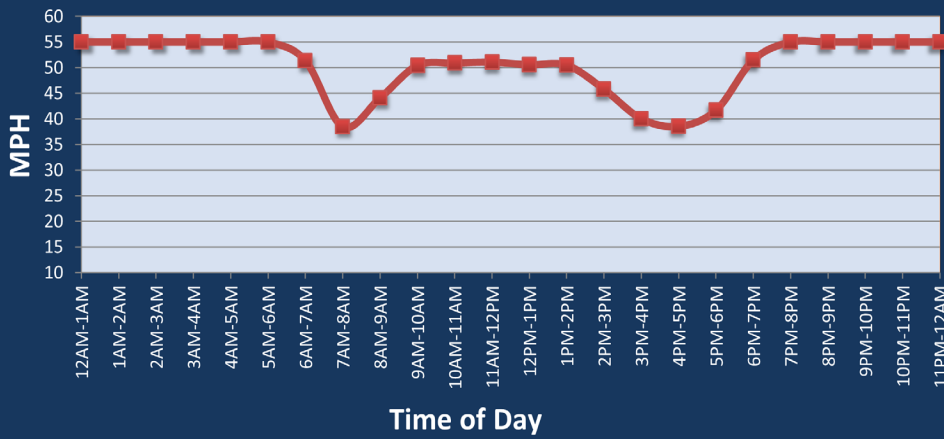

# Milwaukee, WI: Mitchell Interchange - I-94/I-894

Average Speed by Time of Day  
Mitchell Interchange - I-94/I-894

## Summary

National Ranking by Congestion Index	95
Rank Change 2023 - 2024	86
Average Speed	48.7
Peak Average Speed	43.5
Nonpeak Average Speed	51
Nonpeak / Peak Ratio	1.2
Peak Average Speed Percent Change 2023 - 2024	-15.6%