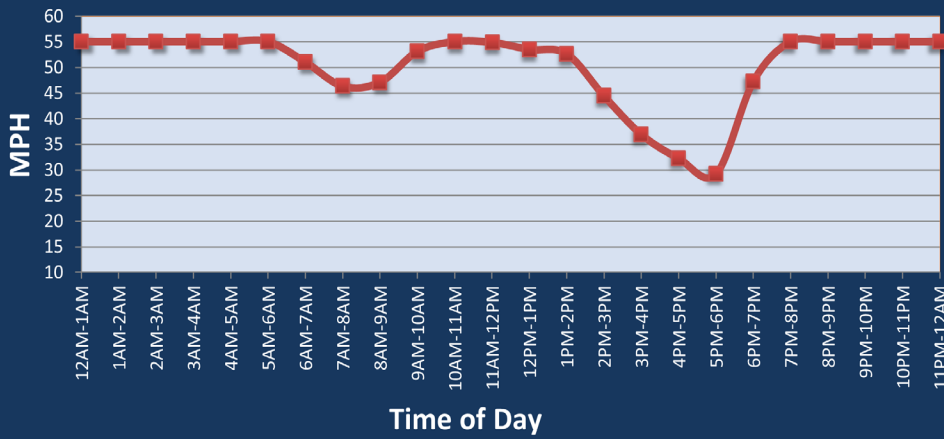

# Las Vegas, NV: I-15 at I-515

Average Speed by Time of Day  
I-15 at I-515

## Summary

National Ranking by Congestion Index	96
Rank Change 2023 - 2024	-26
Average Speed	48.8
Peak Average Speed	41.6
Nonpeak Average Speed	52.5
Nonpeak / Peak Ratio	1.3
Peak Average Speed Percent Change 2023 - 2024	2.9%