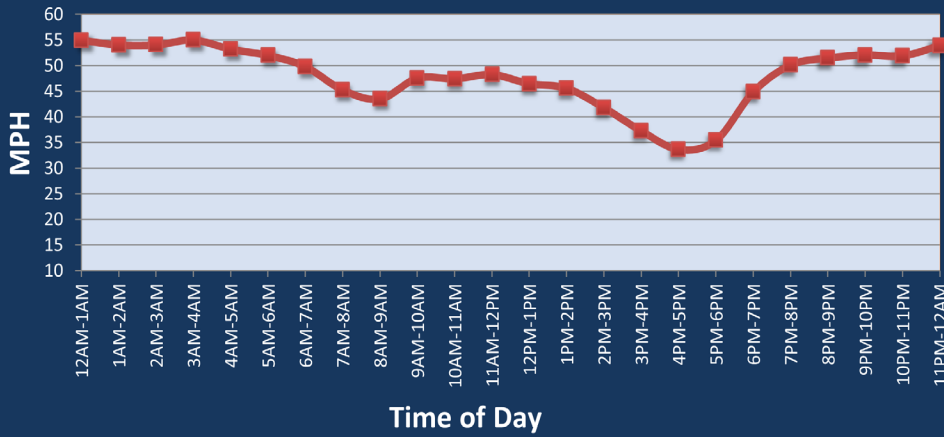

# Kansas City, MO: I-70/I-670 at US 71

Average Speed by Time of Day  
I-70/I-670 at US 71

## Summary

National Ranking by Congestion Index	98
Rank Change 2023 - 2024	1
Average Speed	46.3
Peak Average Speed	41.9
Nonpeak Average Speed	48.2
Nonpeak / Peak Ratio	1.2
Peak Average Speed Percent Change 2023 - 2024	-4.20%