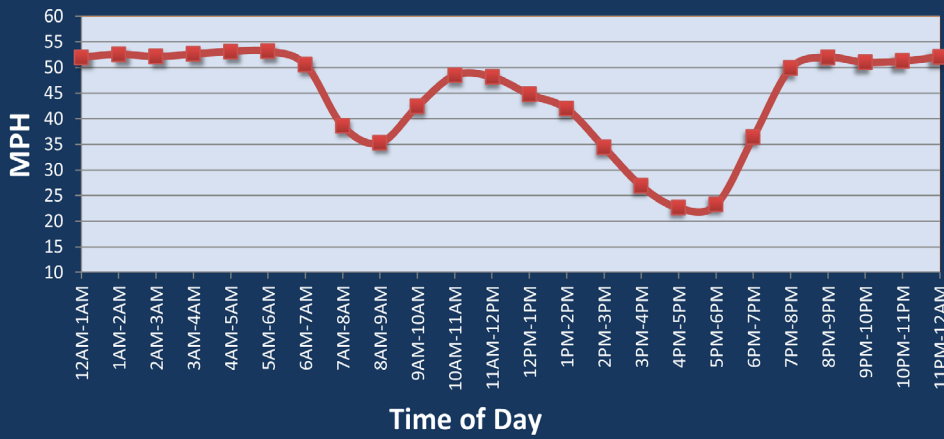

Minneapolis - St. Paul, MN: I-35W at I-94

Average Speed by Time of Day
I-35W at I-94

Summary

National Ranking by Congestion Index	99
Rank Change 2023 - 2024	5
Average Speed	41.1
Peak Average Speed	33.6
Nonpeak Average Speed	44.5
Nonpeak / Peak Ratio	1.3
Peak Average Speed Percent Change 2023 - 2024	-5.0%