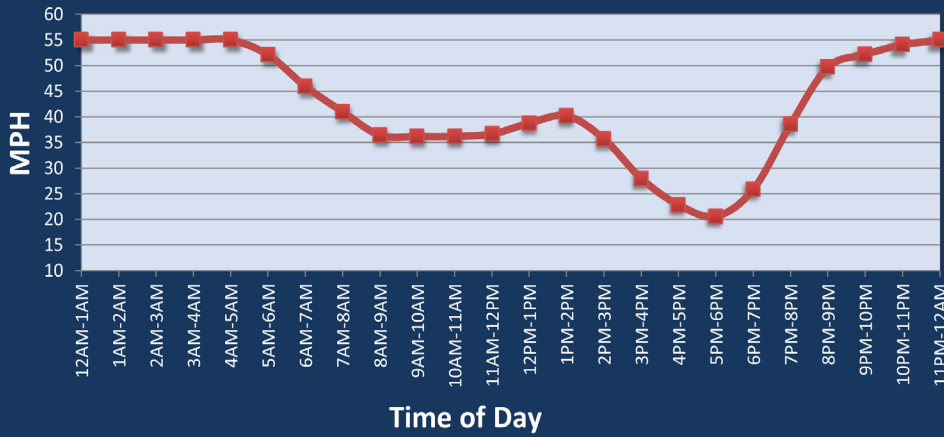

Manhasset, NY: I-495 at Shelter Rock Road

Average Speed by Time of Day
I-495 at Shelter Rock Road

Summary

National Ranking by Congestion Index	100
Rank Change 2024 - 2025	0
Average Speed	41
Peak Average Speed	32.6
Nonpeak Average Speed	44.4
Nonpeak / Peak Ratio	1.36
Peak Average Speed Percent Change 2024 - 2025	-4.5%