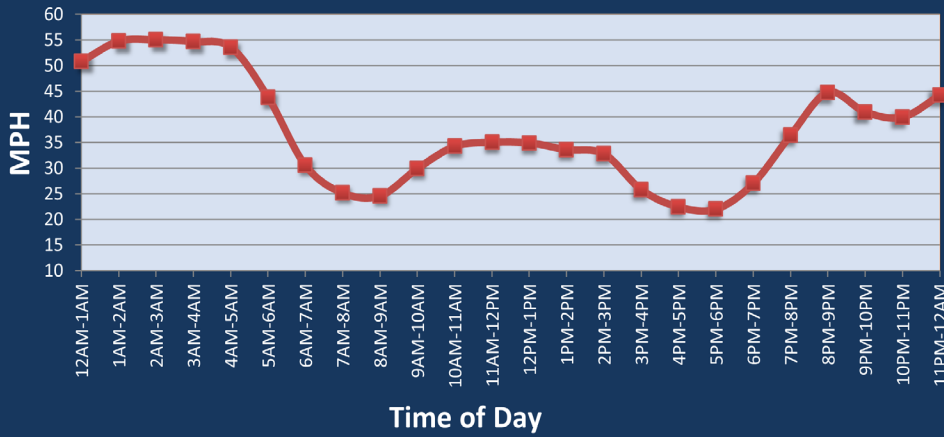

Dallas, TX: I-45 at I-30

Average Speed by Time of Day
I-45 at I-30

Summary

National Ranking by Congestion Index	11
Rank Change 2024 - 2025	2
Average Speed	33.5
Peak Average Speed	24.9
Nonpeak Average Speed	37.4
Nonpeak / Peak Ratio	1.5
Peak Average Speed Percent Change 2024 - 2025	-4.1%