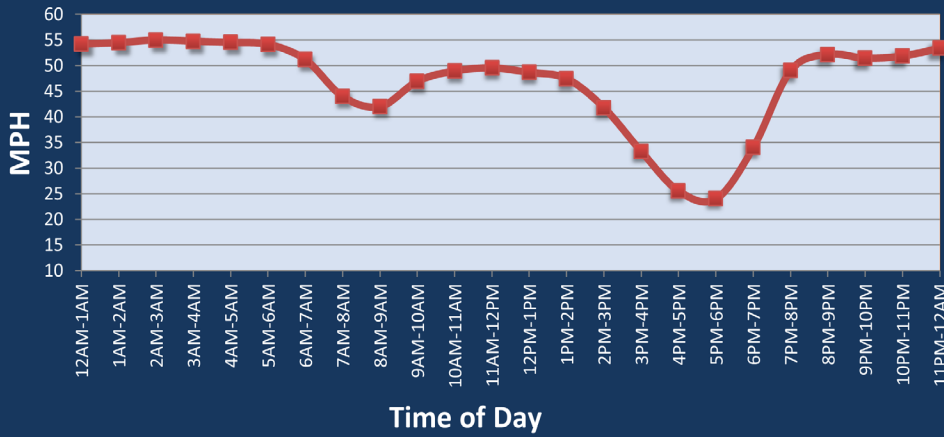

Indianapolis, IN: I-65 at I-70 (North)

Average Speed by Time of Day
I-65 at I-70 (North)

Summary

National Ranking by Congestion Index	17
Rank Change 2024 - 2025	0
Average Speed	43
Peak Average Speed	33.5
Nonpeak Average Speed	47.9
Nonpeak / Peak Ratio	1.43
Peak Average Speed Percent Change 2024 - 2025	-10.3%