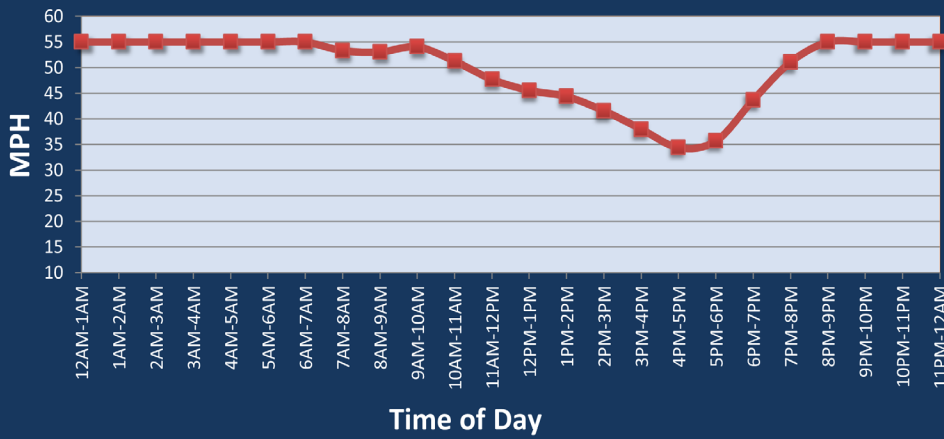

Chicago, IL: I-80 at I-94

Average Speed by Time of Day
I-80 at I-94

Summary

National Ranking by Congestion Index	24
Rank Change 2024 - 2025	-1
Average Speed	47.7
Peak Average Speed	44.9
Nonpeak Average Speed	49
Nonpeak / Peak Ratio	1.09
Peak Average Speed Percent Change 2024 - 2025	-2.1%