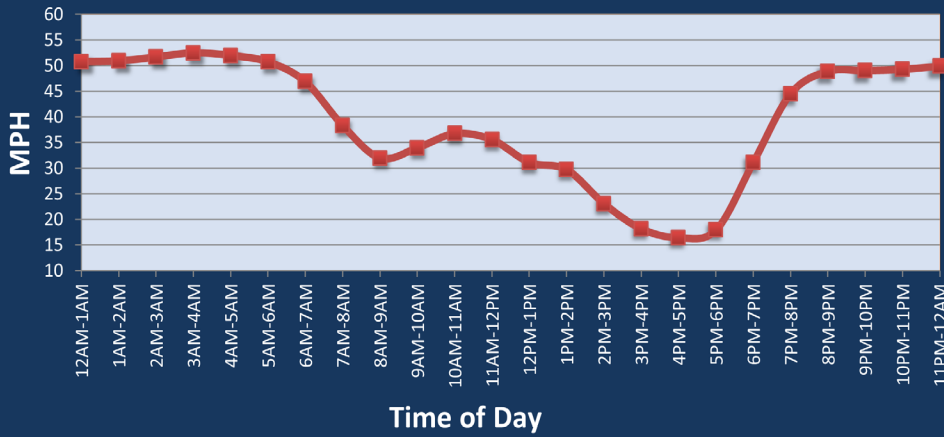

# Portland, OR: I-5 at I-84

Average Speed by Time of Day  
I-5 at I-84

## Summary

National Ranking by Congestion Index	27
Rank Change 2024 - 2025	0
Average Speed	34.2
Peak Average Speed	28.1
Nonpeak Average Speed	36.9
Nonpeak / Peak Ratio	1.31
Peak Average Speed Percent Change 2024 - 2025	1.7%