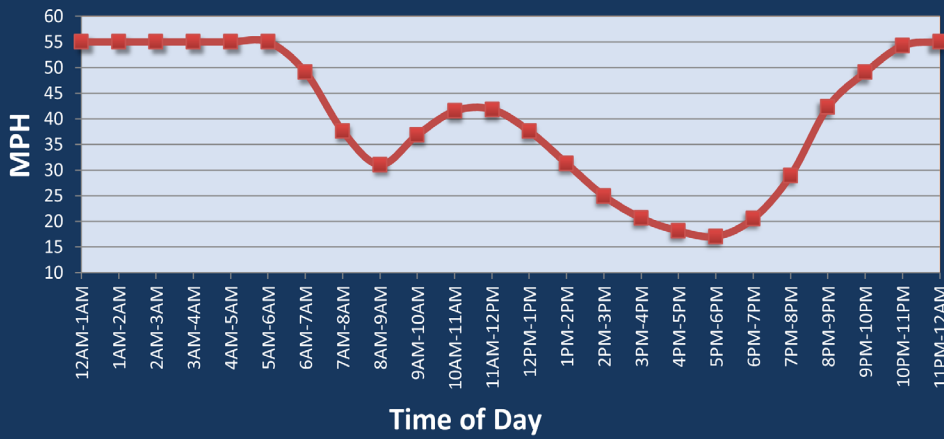

Atlanta, GA: I-285 at I-85 (North)

Average Speed by Time of Day
I-285 at I-85 (North)

Summary

National Ranking by Congestion Index	3
Rank Change 2024 - 2025	1
Average Speed	35
Peak Average Speed	25.9
Nonpeak Average Speed	38.9
Nonpeak / Peak Ratio	1.5
Peak Average Speed Percent Change 2024 - 2025	-1.8%