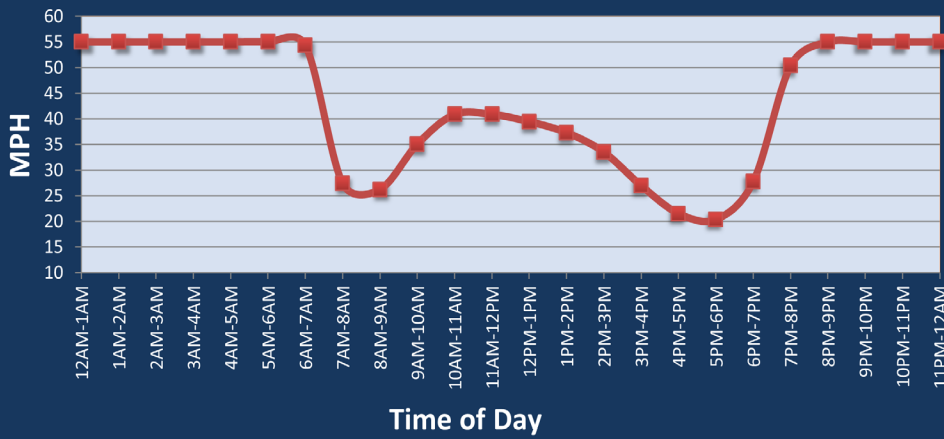

Charlotte, NC: I-77 near Lake Norman

Average Speed by Time of Day
I-77 near Lake Norman

Summary

National Ranking by Congestion Index	31
Rank Change 2024 - 2025	5
Average Speed	35.9
Peak Average Speed	26.9
Nonpeak Average Speed	41.1
Nonpeak / Peak Ratio	1.53
Peak Average Speed Percent Change 2024 - 2025	-5.6%