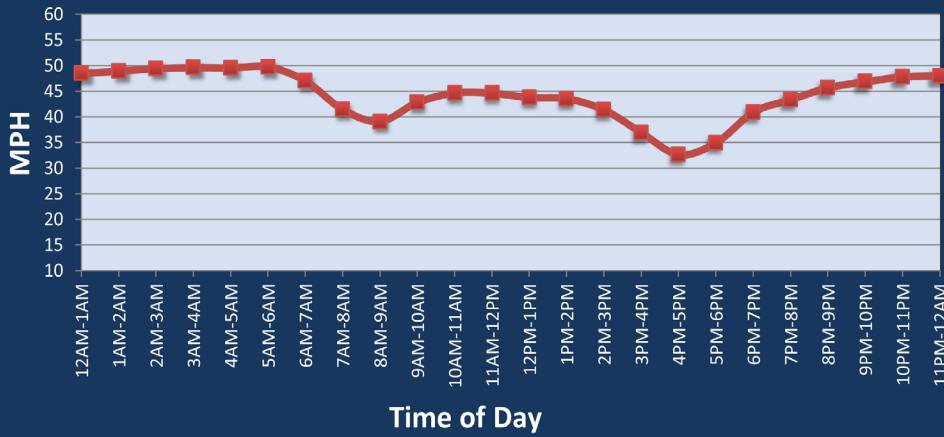

St. Louis, MO: I-64/I-55 at I-44

Average Speed by Time of Day
I-64/I-55 at I-44

Summary

National Ranking by Congestion Index	33
Rank Change 2024 - 2025	30
Average Speed	42.7
Peak Average Speed	38.8
Nonpeak Average Speed	44.4
Nonpeak / Peak Ratio	1.14
Peak Average Speed Percent Change 2024 - 2025	-9.9%