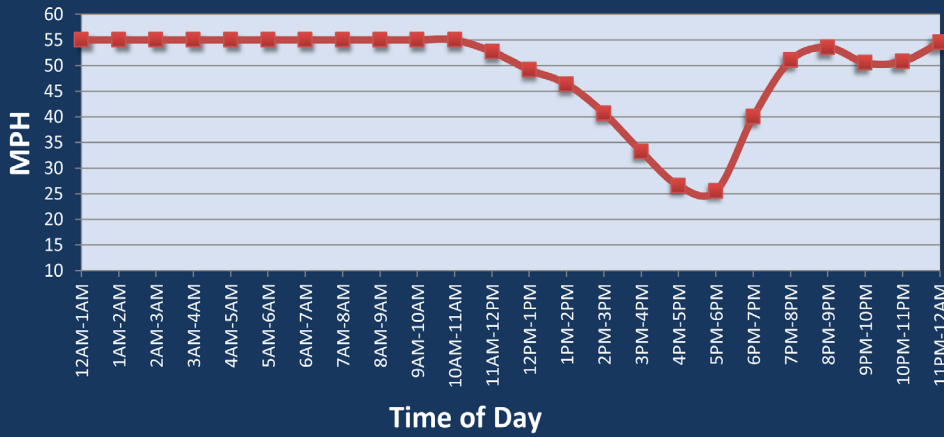

# Chattanooga, TN: I-24 at US 27

Average Speed by Time of Day  
I-24 at US 27

## Summary

|   |       |
|---|-------|
| National Ranking by Congestion Index          | 34    |
| Rank Change 2024 - 2025                       | 22    |
| Average Speed                                 | 45.6  |
| Peak Average Speed                            | 38.5  |
| Nonpeak Average Speed                         | 49.1  |
| Nonpeak / Peak Ratio                          | 1.28  |
| Peak Average Speed Percent Change 2024 - 2025 | -7.0% |