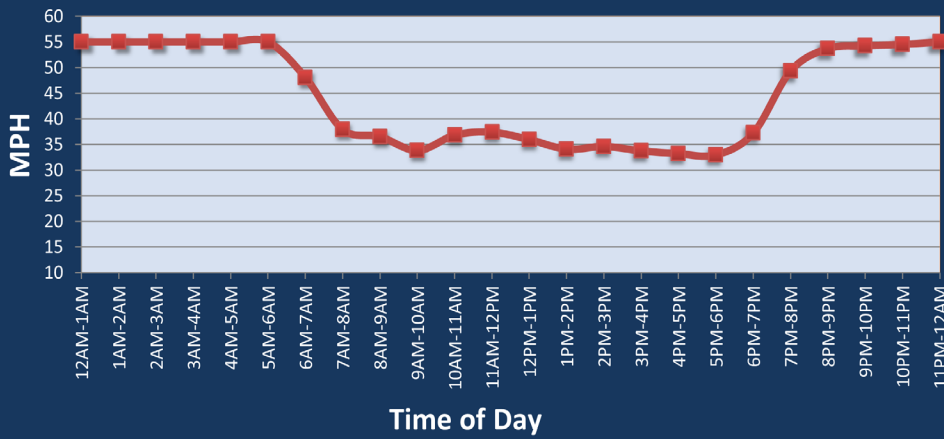

Baltimore, MD: I-695 at I-70

Average Speed by Time of Day
I-695 at I-70

Summary

National Ranking by Congestion Index	35
Rank Change 2024 - 2025	29
Average Speed	40.4
Peak Average Speed	37.6
Nonpeak Average Speed	41.4
Nonpeak / Peak Ratio	1.1
Peak Average Speed Percent Change 2024 - 2025	-6.6%