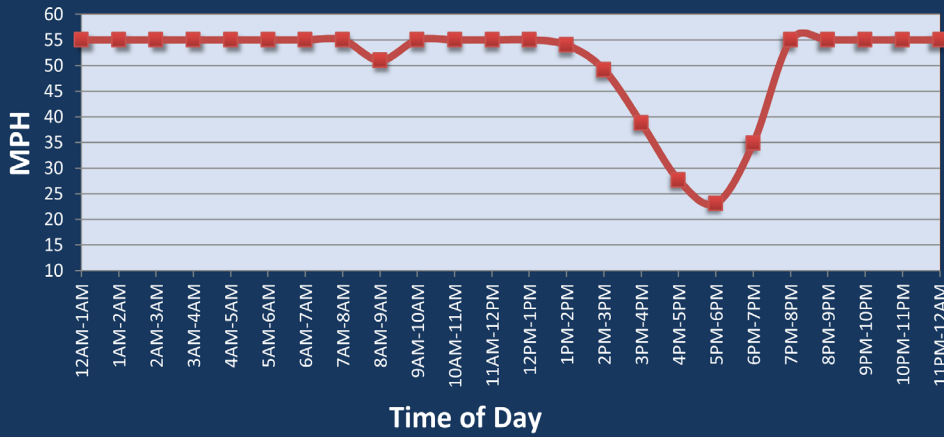

Knoxville, TN: I-40/I-75 at I-140

Average Speed by Time of Day
I-40/I-75 at I-140

Summary

National Ranking by Congestion Index	37
Rank Change 2024 - 2025	7
Average Speed	46.1
Peak Average Speed	35.9
Nonpeak Average Speed	52.6
Nonpeak / Peak Ratio	1.47
Peak Average Speed Percent Change 2024 - 2025	-4.3%