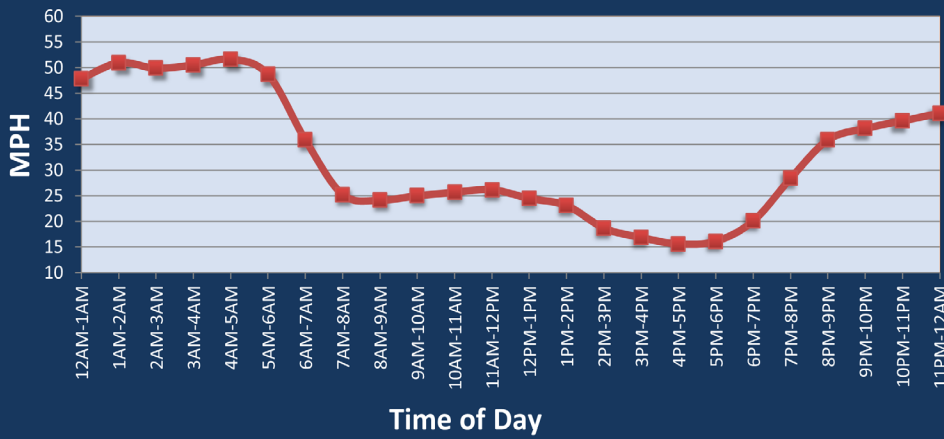

# Philadelphia, PA: I-76 at I-676

Average Speed by Time of Day  
I-76 at I-676

## Summary

National Ranking by Congestion Index	41
Rank Change 2024 - 2025	-7
Average Speed	28.7
Peak Average Speed	23.3
Nonpeak Average Speed	30.7
Nonpeak / Peak Ratio	1.32
Peak Average Speed Percent Change 2024 - 2025	-1.7%