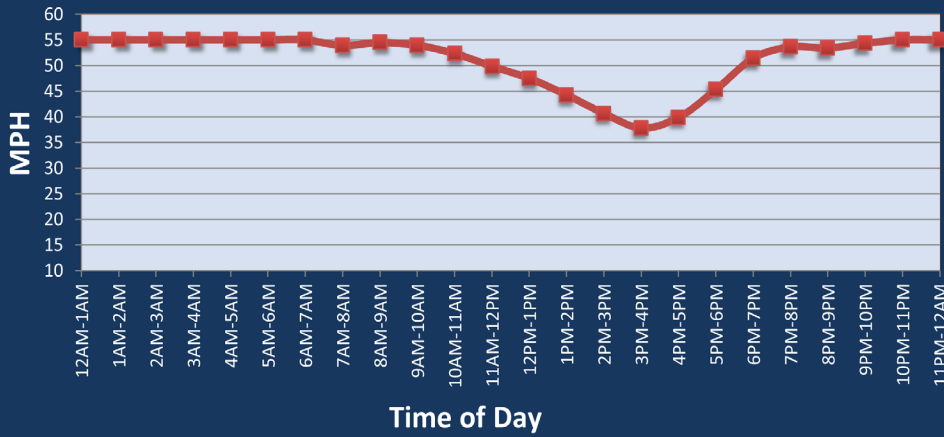

Gary, IN: I-65 at I-80

Average Speed by Time of Day
I-65 at I-80

Summary

National Ranking by Congestion Index	42
Rank Change 2024 - 2025	17
Average Speed	49.7
Peak Average Speed	49.8
Nonpeak Average Speed	49.7
Nonpeak / Peak Ratio	1
Peak Average Speed Percent Change 2024 - 2025	0.4%