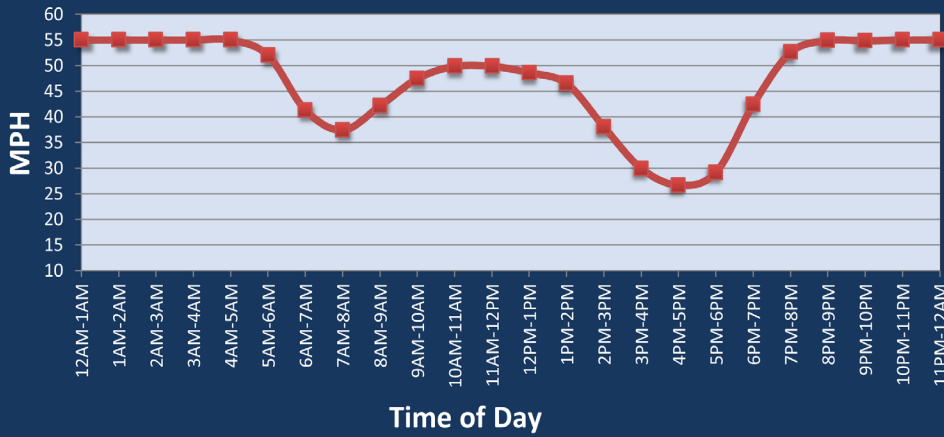

# Federal Way, WA: SR 18 at I-5

Average Speed by Time of Day  
SR 18 at I-5

## Summary

National Ranking by Congestion Index	47
Rank Change 2024 - 2025	4
Average Speed	44.2
Peak Average Speed	36.4
Nonpeak Average Speed	48.1
Nonpeak / Peak Ratio	1.32
Peak Average Speed Percent Change 2024 - 2025	-4.9%