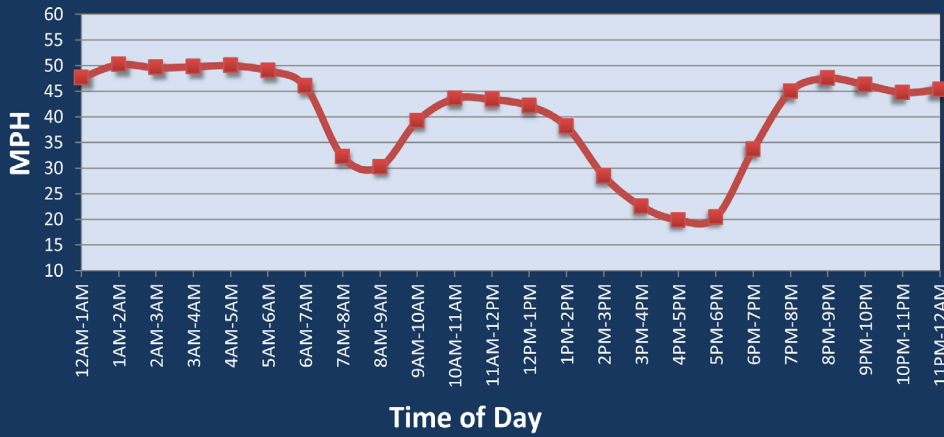

Providence, RI: I-95 at I-195

Average Speed by Time of Day
I-95 at I-195

Summary

| | |
|---|------|
| National Ranking by Congestion Index | 48 |
| Rank Change 2024 - 2025 | -23 |
| Average Speed | 37.2 |
| Peak Average Speed | 29.7 |
| Nonpeak Average Speed | 40.7 |
| Nonpeak / Peak Ratio | 1.37 |
| Peak Average Speed Percent Change 2024 - 2025 | 9.0% |