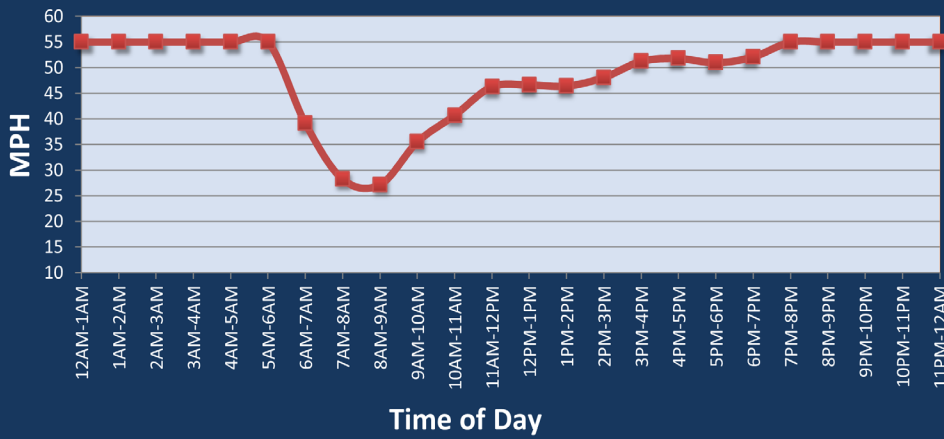

# Nashville, TN: I-65 at I-24

Average Speed by Time of Day  
I-65 at I-24

## Summary

National Ranking by Congestion Index	49
Rank Change 2024 - 2025	4
Average Speed	45.3
Peak Average Speed	38.1
Nonpeak Average Speed	48.4
Nonpeak / Peak Ratio	1.27
Peak Average Speed Percent Change 2024 - 2025	0.8%