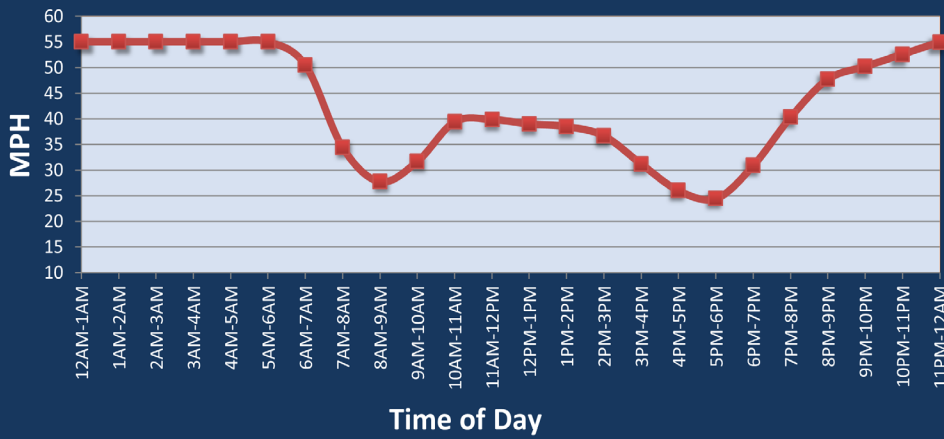

Atlanta, GA: I-75 at I-285 (North)

Average Speed by Time of Day
I-75 at I-285 (North)

Summary

National Ranking by Congestion Index	5
Rank Change 2024 - 2025	1
Average Speed	39.1
Peak Average Speed	31.1
Nonpeak Average Speed	42.5
Nonpeak / Peak Ratio	1.36
Peak Average Speed Percent Change 2024 - 2025	-5.9%