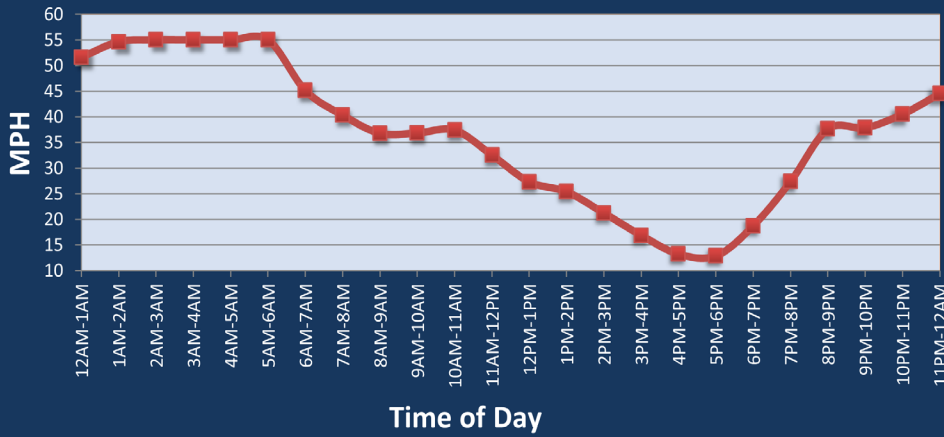

Austin, TX: I-35

Average Speed by Time of Day
I-35

Summary

National Ranking by Congestion Index	51
Rank Change 2024 - 2025	14
Average Speed	31.4
Peak Average Speed	21.7
Nonpeak Average Speed	35
Nonpeak / Peak Ratio	1.61
Peak Average Speed Percent Change 2024 - 2025	-6.1%