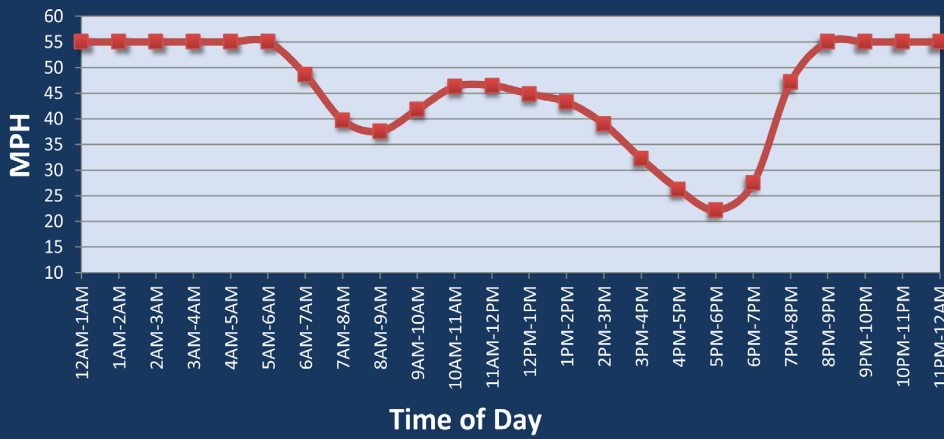

# Houston, TX: I-610 at US 290

Average Speed by Time of Day  
I-610 at US 290

## Summary

National Ranking by Congestion Index	52
Rank Change 2024 - 2025	5
Average Speed	41.9
Peak Average Speed	31.4
Nonpeak Average Speed	46.9
Nonpeak / Peak Ratio	1.5
Peak Average Speed Percent Change 2024 - 2025	-1.9%