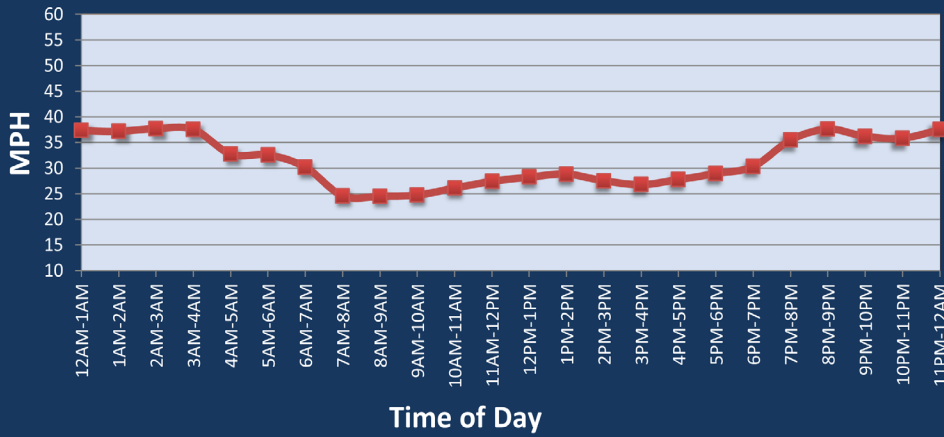

Tiger Mountain Summit, WA: SR 18

Average Speed by Time of Day
SR 18

Summary

National Ranking by Congestion Index	53
Rank Change 2024 - 2025	2
Average Speed	29.1
Peak Average Speed	27.2
Nonpeak Average Speed	30
Nonpeak / Peak Ratio	1.1
Peak Average Speed Percent Change 2024 - 2025	-3.3%