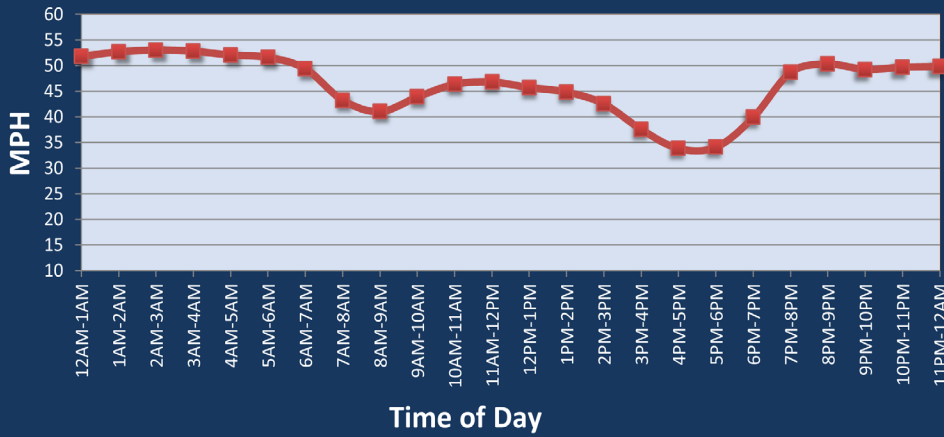

# Indianapolis, IN: I-465 at I-69

Average Speed by Time of Day  
I-465 at I-69

## Summary

National Ranking by Congestion Index	56
Rank Change 2024 - 2025	15
Average Speed	44.1
Peak Average Speed	39
Nonpeak Average Speed	46.4
Nonpeak / Peak Ratio	1.19
Peak Average Speed Percent Change 2024 - 2025	-7.4%