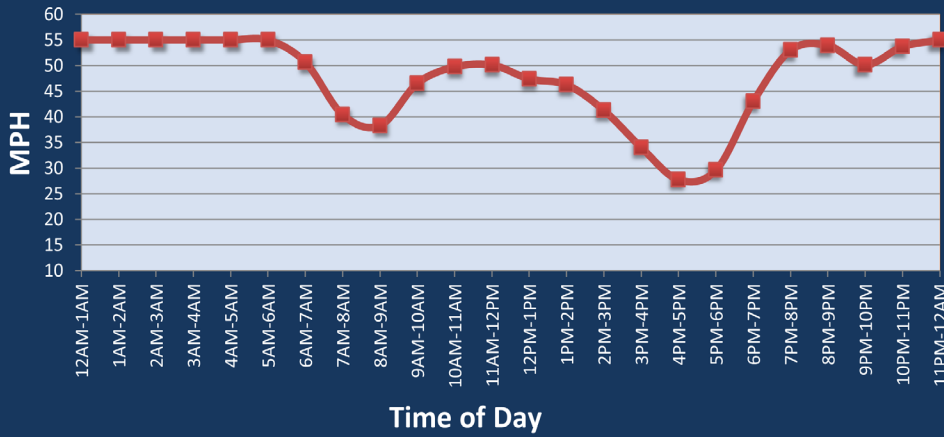

# Minneapolis - St. Paul, MN: I-35W at I-494

Average Speed by Time of Day  
I-35W at I-494

## Summary

National Ranking by Congestion Index	59
Rank Change 2024 - 2025	-16
Average Speed	44.8
Peak Average Speed	37.6
Nonpeak Average Speed	48.2
Nonpeak / Peak Ratio	1.28
Peak Average Speed Percent Change 2024 - 2025	1.0%