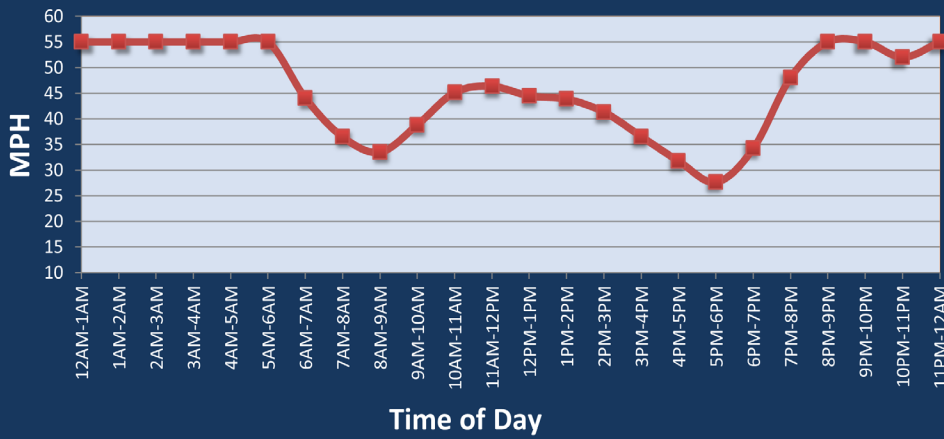

Dallas, TX: US 75 at I-635

Average Speed by Time of Day
US 75 at I-635

Summary

National Ranking by Congestion Index	60
Rank Change 2024 - 2025	17
Average Speed	42.6
Peak Average Speed	33.8
Nonpeak Average Speed	46.2
Nonpeak / Peak Ratio	1.37
Peak Average Speed Percent Change 2024 - 2025	-2.6%