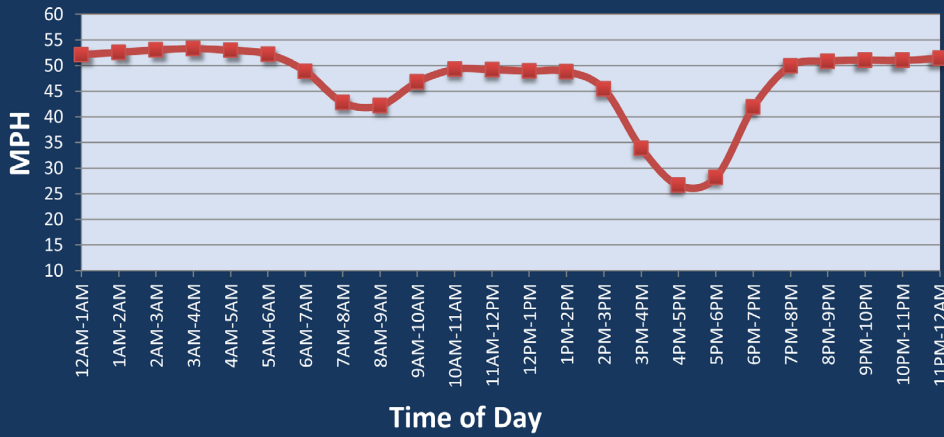

Indianapolis, IN: I-65 at I-70 (South)

Average Speed by Time of Day
I-65 at I-70 (South)

Summary

National Ranking by Congestion Index	62
Rank Change 2024 - 2025	-29
Average Speed	44.2
Peak Average Speed	36.1
Nonpeak Average Speed	48
Nonpeak / Peak Ratio	1.33
Peak Average Speed Percent Change 2024 - 2025	0.3%