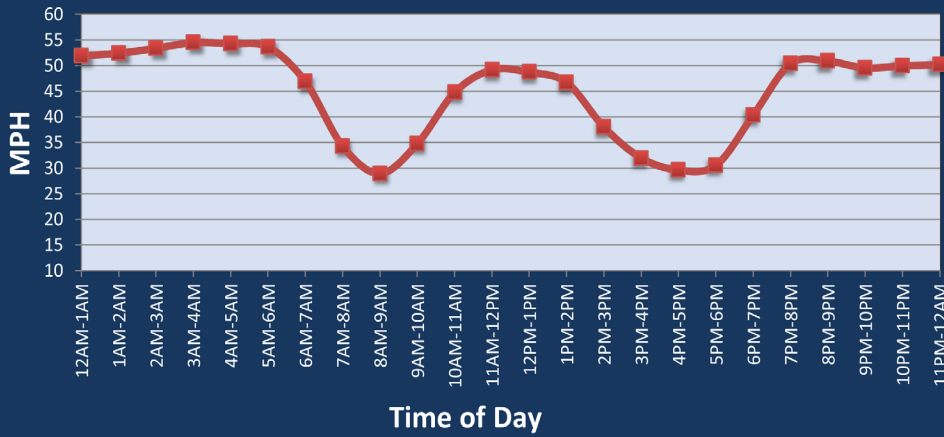

# Boston, MA: I-95 at I-90

Average Speed by Time of Day  
I-95 at I-90

## Summary

National Ranking by Congestion Index	66
Rank Change 2024 - 2025	4
Average Speed	42.7
Peak Average Speed	35
Nonpeak Average Speed	46.1
Nonpeak / Peak Ratio	1.32
Peak Average Speed Percent Change 2024 - 2025	-3.3%