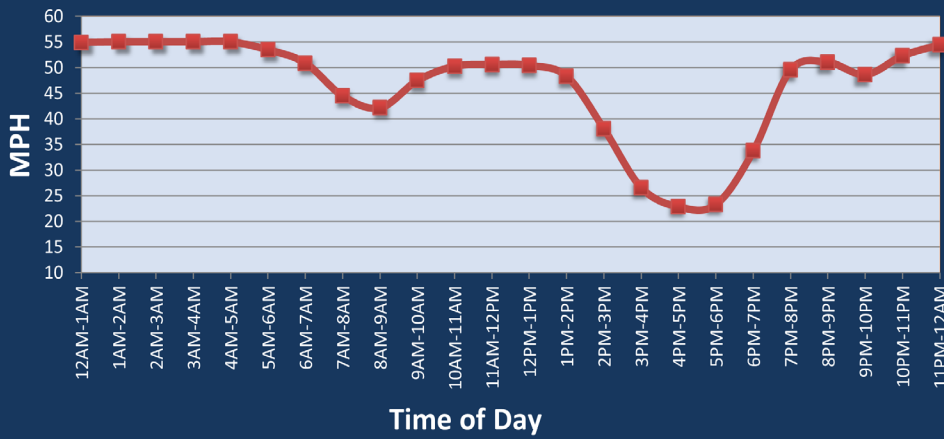

Baltimore, MD: I-95 at I-395

Average Speed by Time of Day
I-95 at I-395

Summary

National Ranking by Congestion Index	68
Rank Change 2024 - 2025	26
Average Speed	43.6
Peak Average Speed	34.4
Nonpeak Average Speed	47.5
Nonpeak / Peak Ratio	1.38
Peak Average Speed Percent Change 2024 - 2025	-7.7%