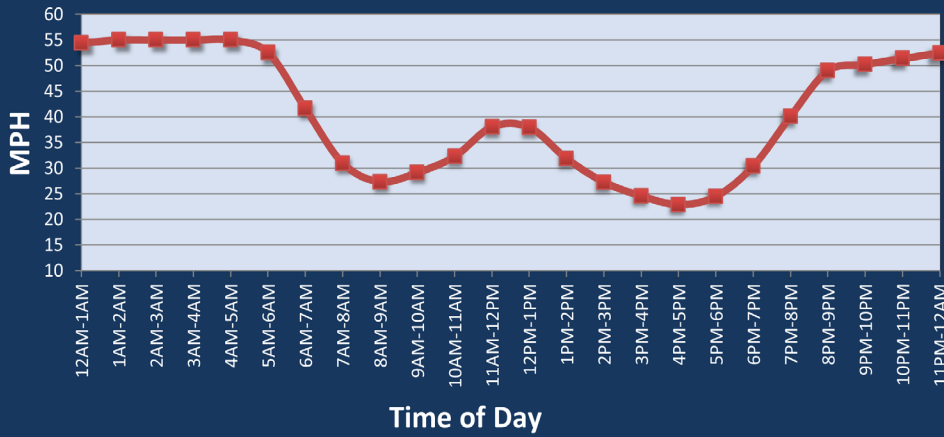

Seattle, WA: I-5 at I-90

Average Speed by Time of Day
I-5 at I-90

Summary

National Ranking by Congestion Index	70
Rank Change 2024 - 2025	-23
Average Speed	36.2
Peak Average Speed	29.5
Nonpeak Average Speed	38.9
Nonpeak / Peak Ratio	1.32
Peak Average Speed Percent Change 2024 - 2025	-2.7%