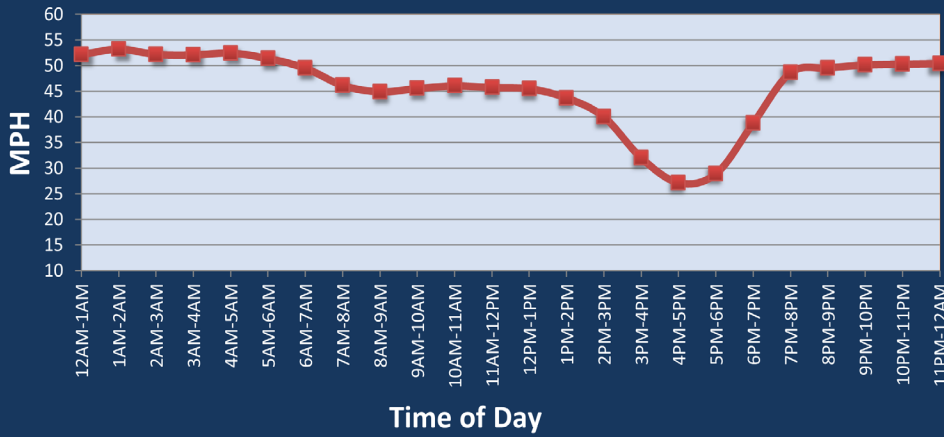

# Camden, NJ: I-76 at I-676

Average Speed by Time of Day  
I-76 at I-676

## Summary

National Ranking by Congestion Index	71
Rank Change 2024 - 2025	7
Average Speed	44.5
Peak Average Speed	39.9
Nonpeak Average Speed	46.1
Nonpeak / Peak Ratio	1.16
Peak Average Speed Percent Change 2024 - 2025	-3.5%