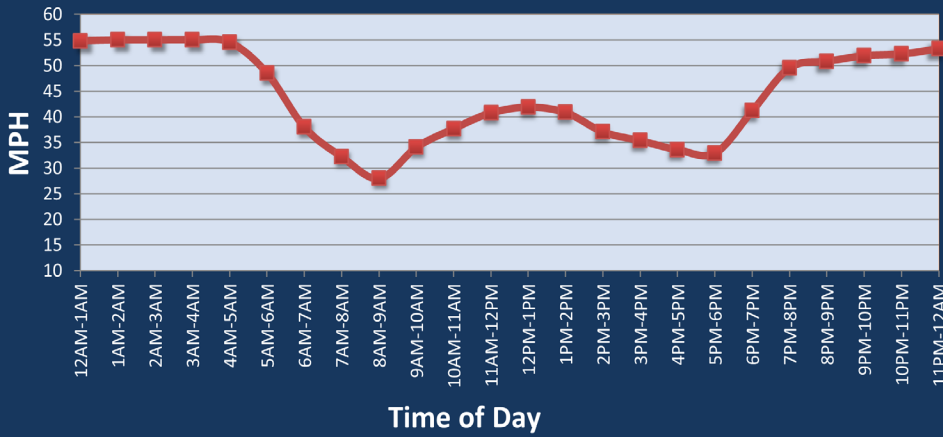

Oakland, CA: I-880 at I-238

Average Speed by Time of Day
I-880 at I-238

Summary

National Ranking by Congestion Index	72
Rank Change 2024 - 2025	-22
Average Speed	40.5
Peak Average Speed	33.2
Nonpeak Average Speed	43.7
Nonpeak / Peak Ratio	1.32
Peak Average Speed Percent Change 2024 - 2025	1.0%