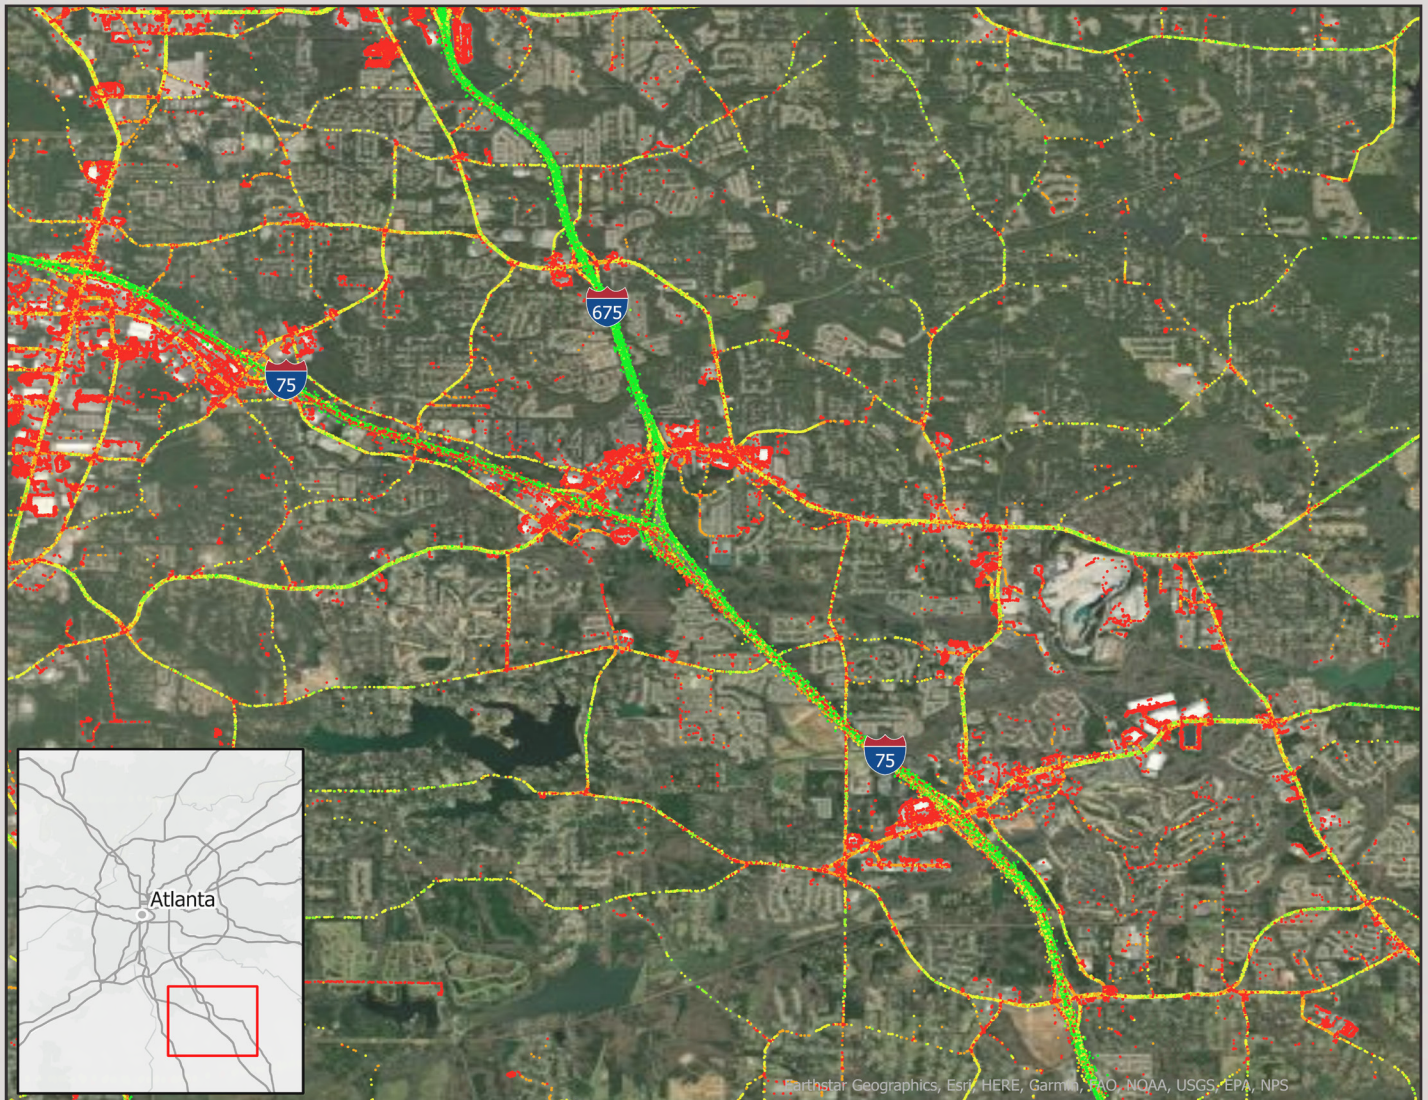

# Atlanta, GA: I-75 at I-675

Average Speed by Time of Day  
I-75 at I-675

## Summary

National Ranking by Congestion Index	74
Rank Change 2024 - 2025	8
Average Speed	49.2
Peak Average Speed	53.4
Nonpeak Average Speed	47.9
Nonpeak / Peak Ratio	0.9
Peak Average Speed Percent Change 2024 - 2025	1.1%