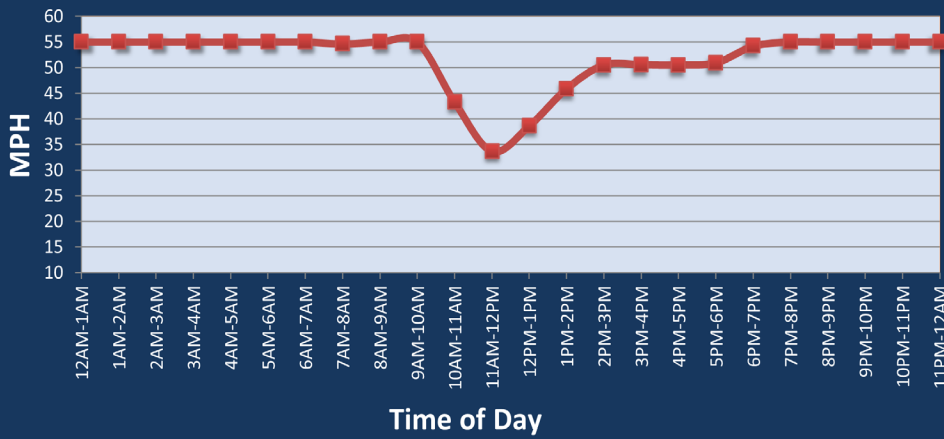

# Atlanta, GA: I-75 at I-675

Average Speed by Time of Day  
I-75 at I-675

## Summary

National Ranking by Congestion Index	74
Rank Change 2024 - 2025	8
Average Speed	49.2
Peak Average Speed	53.4
Nonpeak Average Speed	47.9
Nonpeak / Peak Ratio	0.9
Peak Average Speed Percent Change 2024 - 2025	1.1%