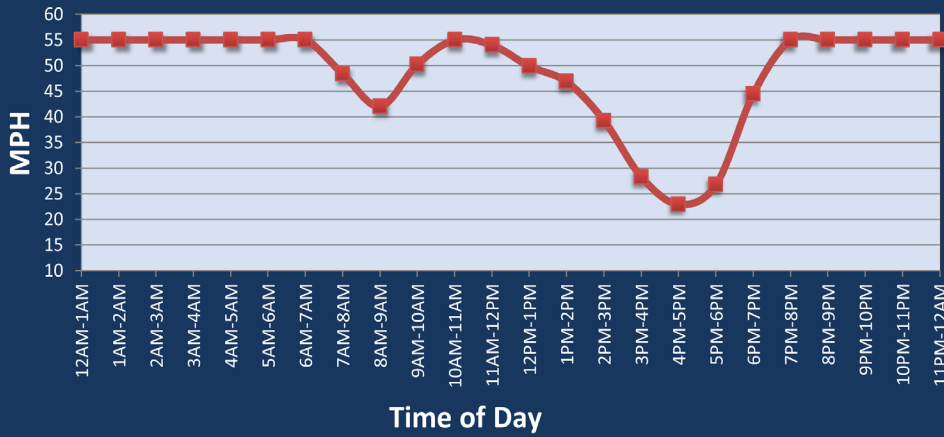

# Portland, OR: I-5 at I-205 (South)

Average Speed by Time of Day  
I-5 at I-205 (South)

## Summary

National Ranking by Congestion Index	78
Rank Change 2024 - 2025	35
Average Speed	45
Peak Average Speed	37
Nonpeak Average Speed	48.9
Nonpeak / Peak Ratio	1.32
Peak Average Speed Percent Change 2024 - 2025	-8.4%