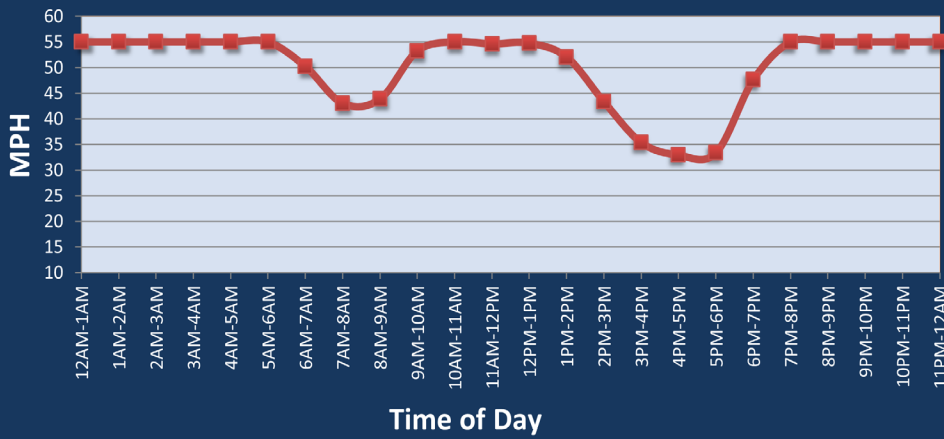

Las Vegas, NV: I-15 at I-515

Average Speed by Time of Day
I-15 at I-515

Summary

National Ranking by Congestion Index	80
Rank Change 2024 - 2025	16
Average Speed	48.1
Peak Average Speed	40.9
Nonpeak Average Speed	51.9
Nonpeak / Peak Ratio	1.27
Peak Average Speed Percent Change 2024 - 2025	-1.5%