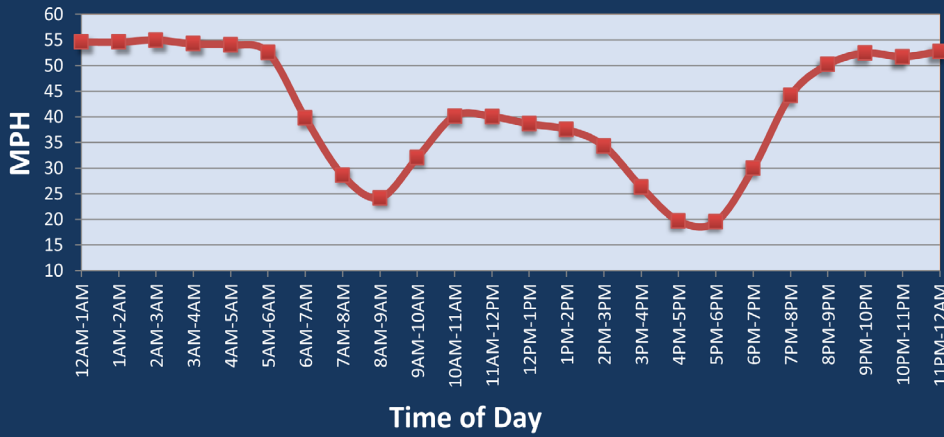

Tampa, FL: I-4 at I-275

Average Speed by Time of Day
I-4 at I-275

Summary

| | |
|---|-------|
| National Ranking by Congestion Index | 82 |
| Rank Change 2024 - 2025 | -13 |
| Average Speed | 37.6 |
| Peak Average Speed | 26.2 |
| Nonpeak Average Speed | 42.7 |
| Nonpeak / Peak Ratio | 1.63 |
| Peak Average Speed Percent Change 2024 - 2025 | -3.1% |