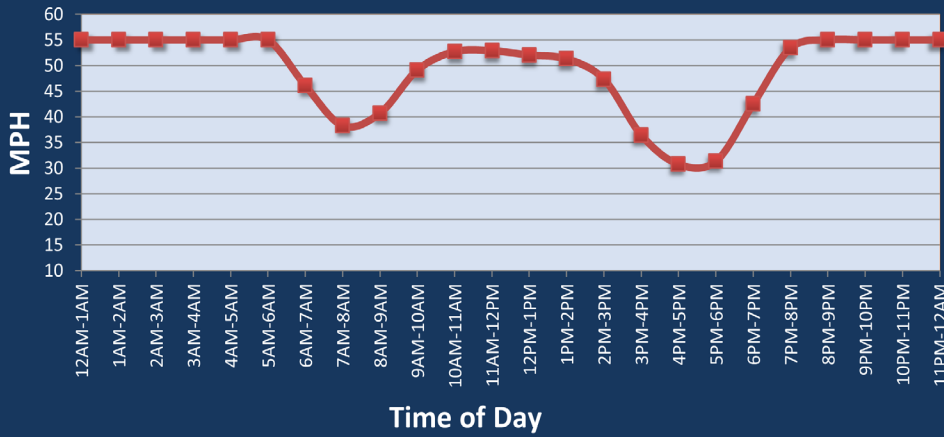

Denver, CO: I-25 at I-76

Average Speed by Time of Day
I-25 at I-76

Summary

National Ranking by Congestion Index	83
Rank Change 2024 - 2025	-38
Average Speed	47.4
Peak Average Speed	38.2
Nonpeak Average Speed	51.3
Nonpeak / Peak Ratio	1.34
Peak Average Speed Percent Change 2024 - 2025	5.6%