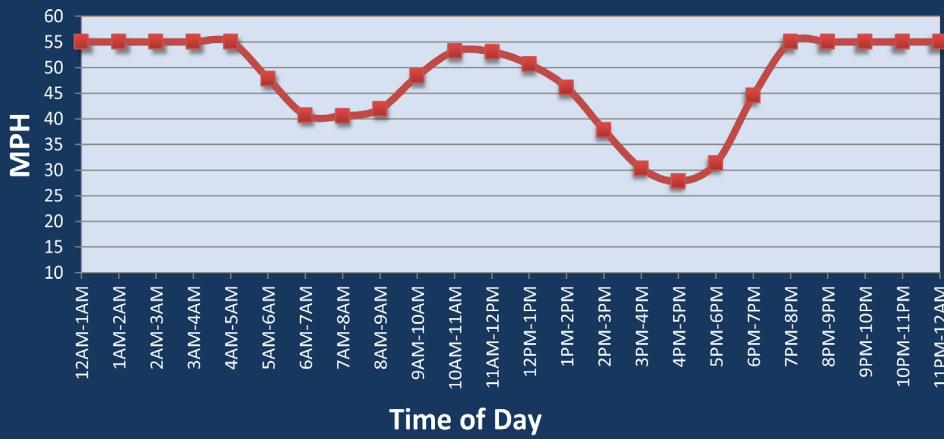

Phoenix, AZ: I-17 at I-10

Average Speed by Time of Day
I-17 at I-10

Summary

National Ranking by Congestion Index	84
Rank Change 2024 - 2025	0
Average Speed	46.3
Peak Average Speed	37.8
Nonpeak Average Speed	49.8
Nonpeak / Peak Ratio	1.32
Peak Average Speed Percent Change 2024 - 2025	-2.4%