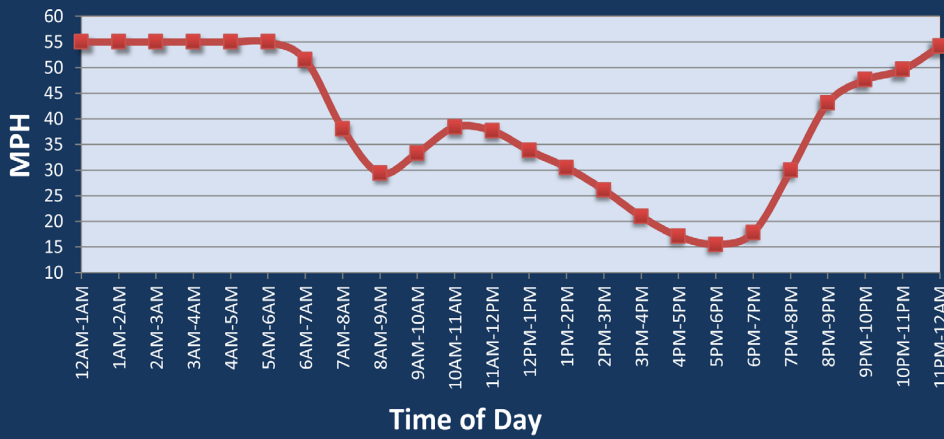

Atlanta, GA: I-75 at I-85

Average Speed by Time of Day
I-75 at I-85

Summary

National Ranking by Congestion Index	87
Rank Change 2024 - 2025	-7
Average Speed	36
Peak Average Speed	25.6
Nonpeak Average Speed	40.2
Nonpeak / Peak Ratio	1.57
Peak Average Speed Percent Change 2024 - 2025	-8.4%