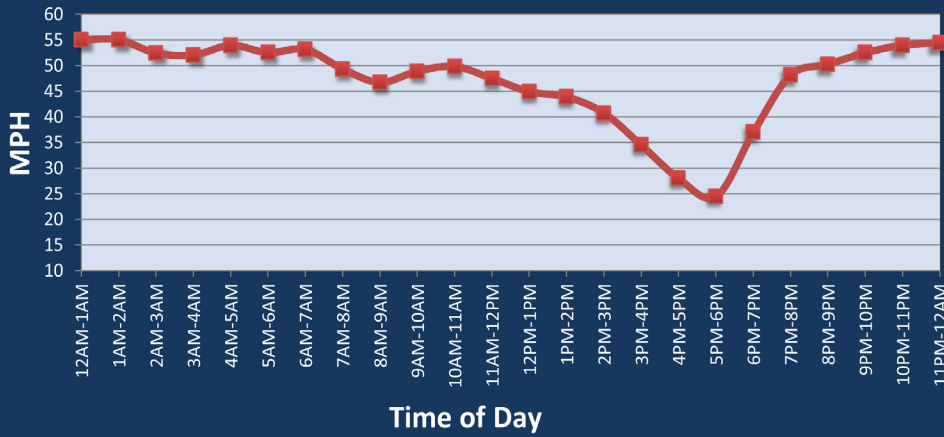

New Haven, CT: I-95 at I-91

Average Speed by Time of Day
I-95 at I-91

Summary

National Ranking by Congestion Index	93
Rank Change 2024 - 2025	0
Average Speed	45.7
Peak Average Speed	38.3
Nonpeak Average Speed	48.4
Nonpeak / Peak Ratio	1.26
Peak Average Speed Percent Change 2024 - 2025	3.0%