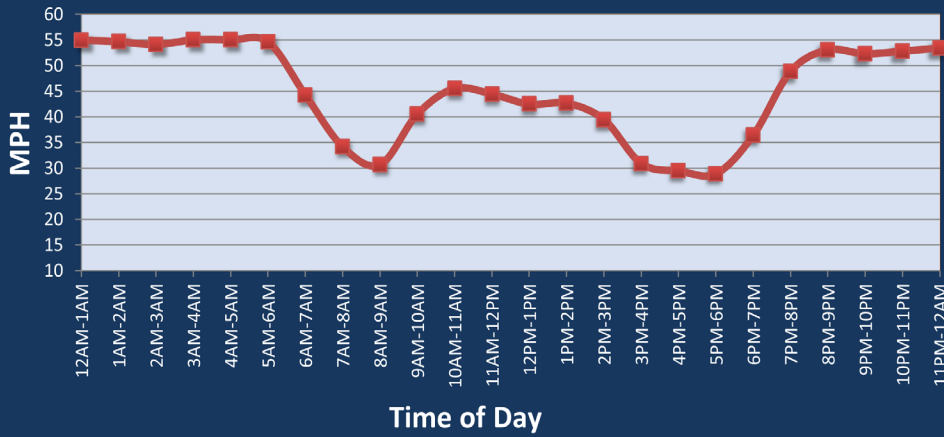

Boston, MA: I-95 at I-93 (North)

Average Speed by Time of Day
I-95 at I-93 (North)

Summary

National Ranking by Congestion Index	96
Rank Change 2024 - 2025	-7
Average Speed	42.2
Peak Average Speed	33.9
Nonpeak Average Speed	45.9
Nonpeak / Peak Ratio	1.35
Peak Average Speed Percent Change 2024 - 2025	-1.0%