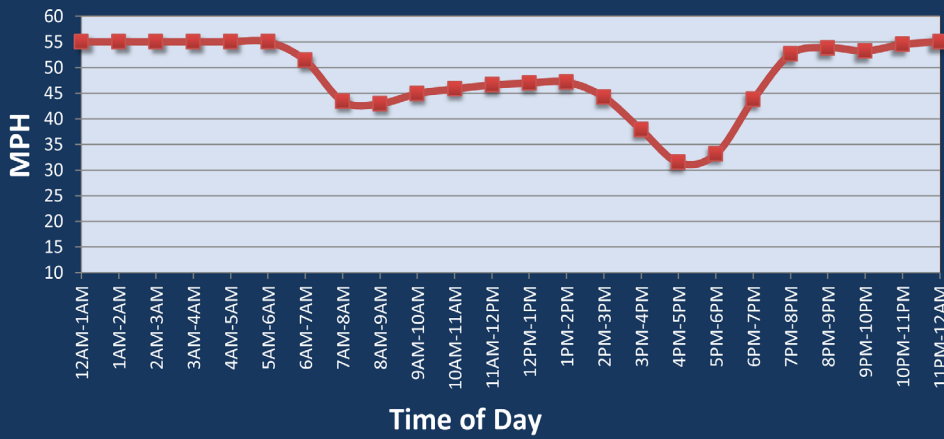

Philadelphia, PA: I-76 at I-476

Average Speed by Time of Day
I-76 at I-476

Summary

National Ranking by Congestion Index	97
Rank Change 2024 - 2025	9
Average Speed	46.8
Peak Average Speed	41
Nonpeak Average Speed	49.1
Nonpeak / Peak Ratio	1.2
Peak Average Speed Percent Change 2024 - 2025	-3.6%