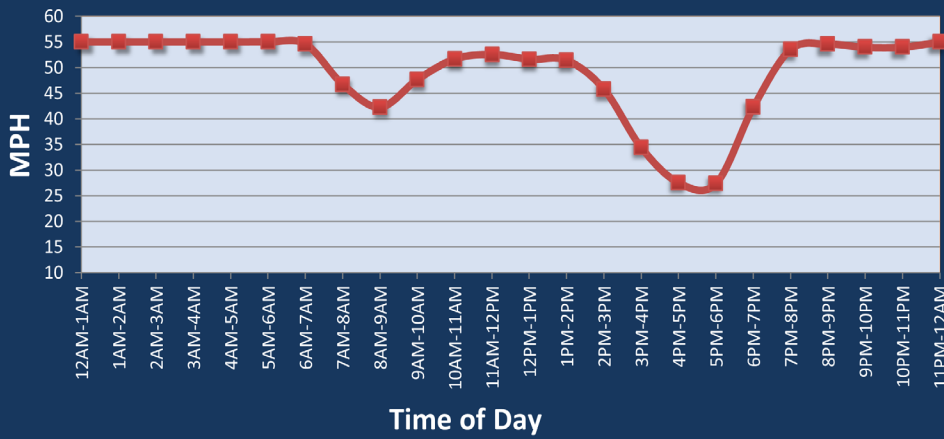

Baltimore, MD: I-695 at I-83

Average Speed by Time of Day
I-695 at I-83

Summary

National Ranking by Congestion Index	98
Rank Change 2024 - 2025	-11
Average Speed	47.2
Peak Average Speed	39.5
Nonpeak Average Speed	50.7
Nonpeak / Peak Ratio	1.28
Peak Average Speed Percent Change 2024 - 2025	-2.6%