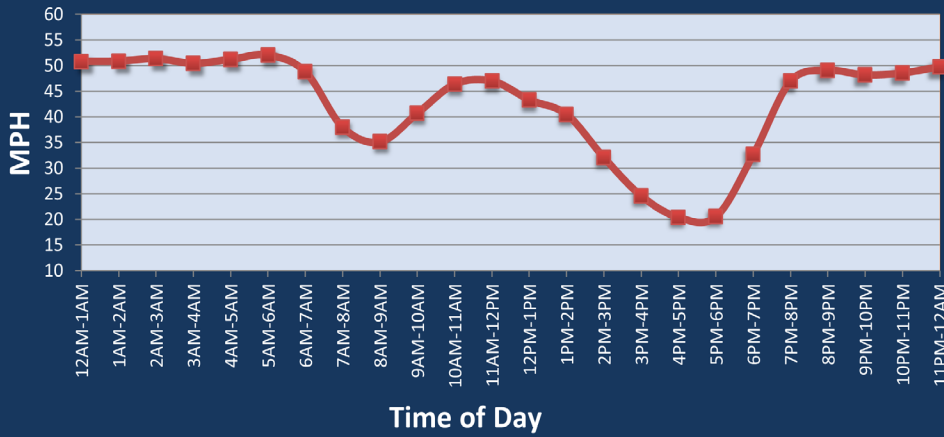

# Minneapolis - St. Paul, MN: I-35W at I-94

Average Speed by Time of Day  
I-35W at I-94

## Summary

National Ranking by Congestion Index	99
Rank Change 2024 - 2025	0
Average Speed	38.1
Peak Average Speed	31.5
Nonpeak Average Speed	41.6
Nonpeak / Peak Ratio	1.32
Peak Average Speed Percent Change 2024 - 2025	-6.3%